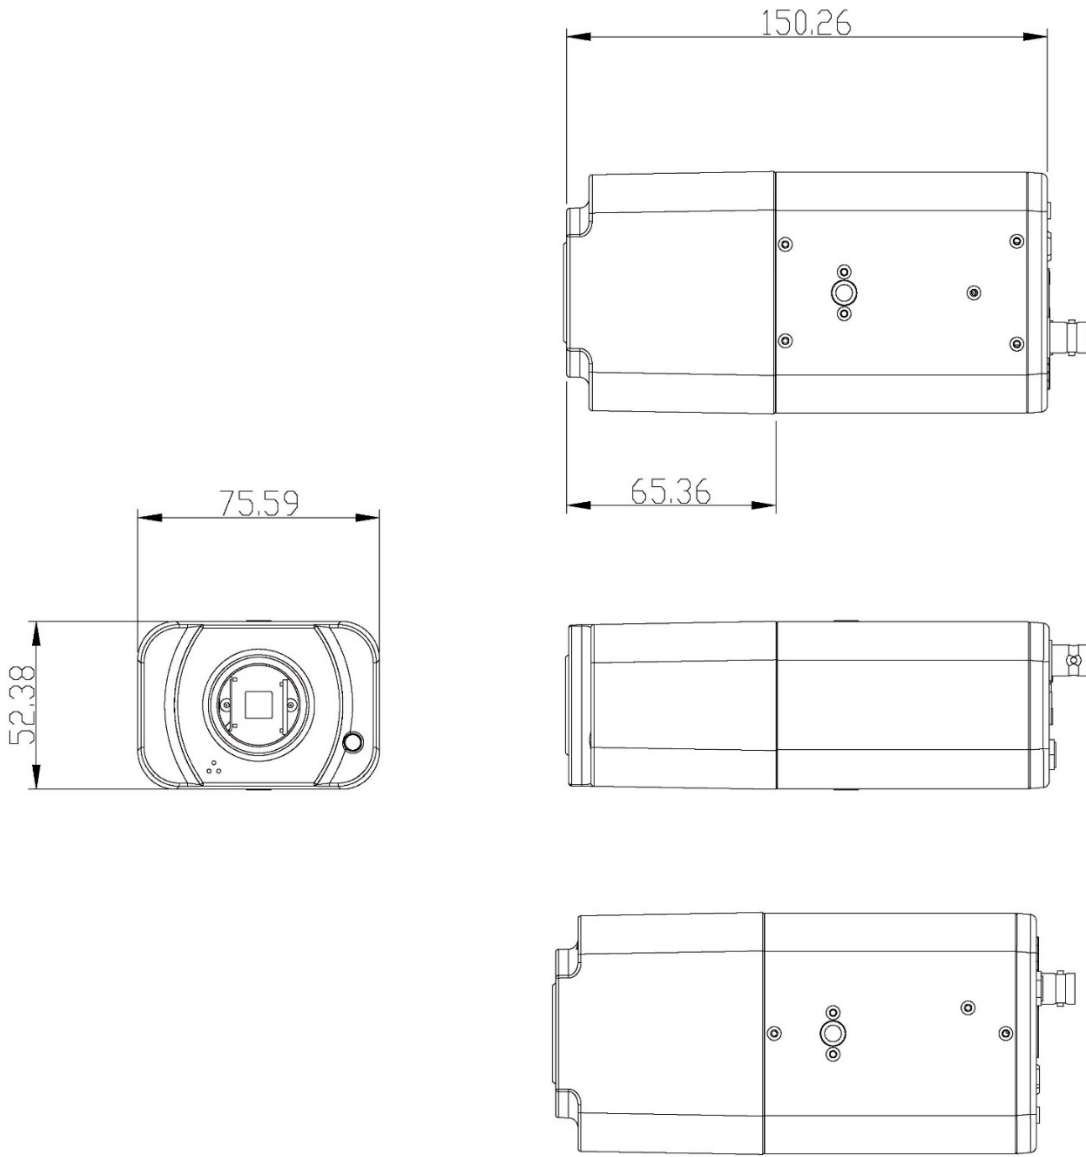

Dimension Drawing

2017-05-03 released.  
The specification of subject are changed without notice.  
Copyright © DivioTec Inc. 2017.  
All Rights Reserved