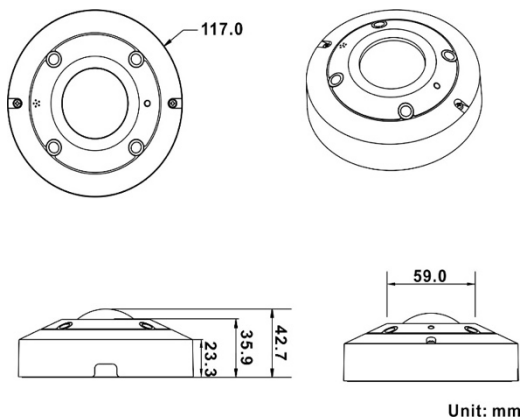

## Specifications

<b>Camera: NFF271</b>	
Image Sensor	1/1.8" Sony Progressive CMOS
Effective Pixels	6MP
Minimum Illumination	Color: 0.04 lux.; B/W: 0.002 lux.
<b>Lens</b>	
Lens Type	1/2" Fisheye Lens
Focal Length	1.55 mm
F number	F2.0
FOV	185°
<b>Image Setting</b>	
Backlight Compensation	On/Off
White Balance	Manual/AWB/ATW/One Push
Noise Reduction	3DNR/2DNR/ColorNR
Wide Dynamic Range	Digital WDR
Privacy Mask	On/Off
Picture Adjustment	Brightness, Sharpness, Contrast, Saturation, Hue (Manual Setting)
Exposure	Auto/Manual
ICR Day/Night	Auto/LED On/LED Off/Smart IR/Light Sensor
Shutter Speed	1 ~ 1/10,000 K sec.
<b>Event Setting</b>	
Motion Detection	By Schedule/On/Off
Tampering Alarm	By Schedule/On/Off
Network Failure	By Schedule/On/Off
Audio Detection	On/Off
<b>Video</b>	
Compression/Streaming	MJPEG/H.264 (Edge dewarping: dual streaming; SW dewarping: quad streaming )
Video Resolution	<p><b>Edge Dewarping:</b> (up to 30 fps)  <i>H.264</i> - 2048x2048, 2688x1520, 2048x1536, 1920x1080, 1600x1200, 1408x1408, 960x960, 960x720, 960x554  <i>MJPEG</i> - 1920x1080, 1600x1200, 1408x1408, 960x960, 960x720, 960x554</p> <p><b>SW Dewarping:</b> (up to 60 fps)  <i>H.264</i> - 6M (3072 x 2048), Full HD 1080P (1920 x 1080), SXGA (1280 x 960), HD 720P (1280 x 720), XGA (1024 x 768), SVGA (800 x 600), D1 (720 x 480), VGA (640 x 480), CIF (352 x 240), QVGA (320 x 240)  <i>MJPEG</i> - Full HD 1080P (1920 x 1080), SXGA (1280 x 960), HD 720P (1280 x 720), XGA (1024 x 768), SVGA (800 x 600), D1 (720 x 480), VGA (640 x 480), CIF (352 x 240), QVGA (320 x 240)</p>
<b>Audio</b>	
Audio Type	Two-way audio (Line in/Line out)
Compression	G.711/G.726/AAC/LPCM

## Dimension Drawing