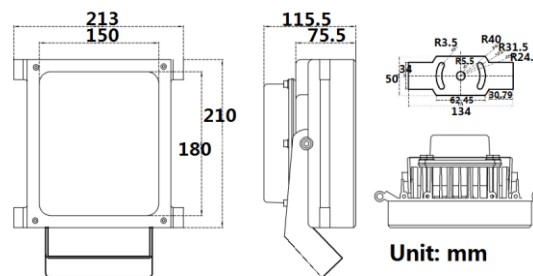

Specifications

Model: AIR150	
Illumination Distance	150M (492ft)
Angle	10°
LED Type	30pcs 2W dot-matrix IR LEDs / White LEDs
Wavelength	850nm (Red LEDs) / 560-570nm (White LEDs)
Guaranteed Life Time	50000 Hours
Day & Night Switch	Auto by camera photocell sensitivity(10-20 lux) through digital I/O
Power System	
Voltage	AC110-220V (built-in switching power adaptor)
Power Consumption	37W (850nm)
General Structure	
Housing	Aluminum die-casting housing
Panel	High light transmittance toughened glass
Color	Black
Cable Length	1.3 meter
Mounting	Wall mounting "U" bracket
Mechanism	
Dimension	213*210*115 mm
Weight	3.3 kg
Environment	
Operation Temperature	-40°C ~60°C(-40°F~140°F)
Weatherproof Protection	IP66
Order Information	
AIR150-AC-US	External IR LEDs AC110-220 power input with US power plug
AIR150-AC-EU	External IR LEDs AC110-220 power input with EU power plug
AIR150W-AC-US	External White LEDs AC110-220 power input with US power plug
AIR150W-AC-EU	External White LEDs AC110-220 power input with EU power plug

Dimension Drawing

2018-09-28 released
 Specifications are subject to change without notice.
 Copyright © DivioTec Inc. 2018.
 All Rights Reserved