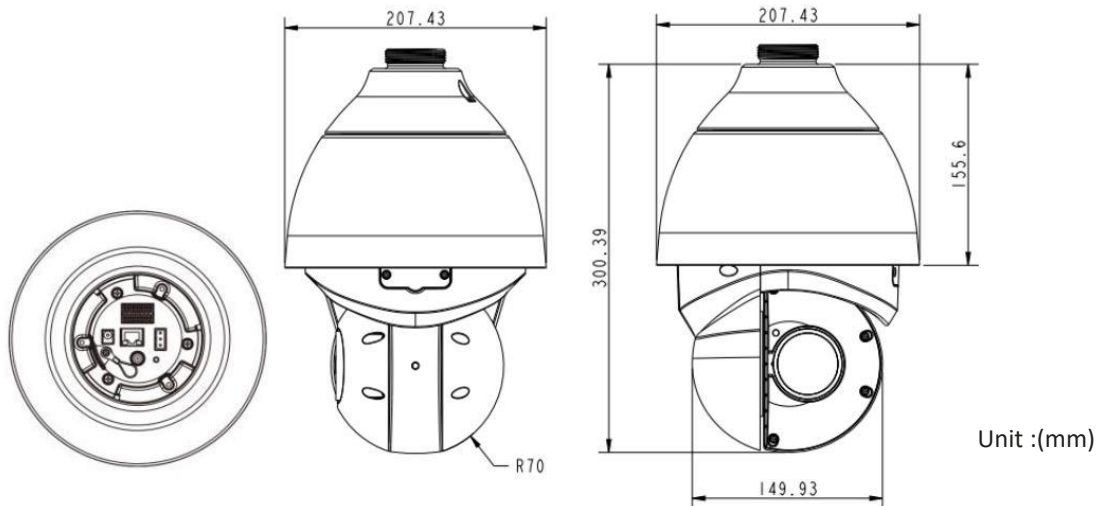

AMS-063	Wall Box Mounting		(D) 270.0 x 166.0 x 95.0 mm / 10.6 x 6.5 x 3.7 in. (W) 2.2 kg / 4.9 lbs.
AMS-064	Stainless Steel Straps		(D) Length: 650.0 mm / 25.6 in. ; Width: 12.7 mm / 0.5 in. (W) 50.0 g / 0.1 lbs.
APS-061W	Power Adaptor, AC110V to 24VAC/3.0A, Water proof IP66		N/A
APS-062W	Power Adaptor, AC220V to 24VAC/3.0A, Water Proof IP66		N/A
APS-061	Power Adaptor, AC110V to 24VAC/3.0A, with power code and plug		N/A
APS-062	Power Adaptor, AC220V to 24VAC/3.0A, with power code and plug		N/A
APE301-03	1p PSE injector, 802.3at POE 60W(POE+), GbE, power output via 4-pair, with power cord, metal box		N/A

Dimension Drawing

2019-1-30 released
Specifications are subject to change without notice.
Copyright © DivioTec Inc. 2019.
All Rights Reserved