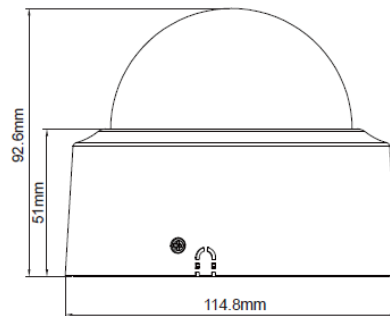

Dimension Drawing

2018-11-15 released
Specifications are subject to change without notice.
Copyright © DivioTec Inc. 2018
All Rights Reserved