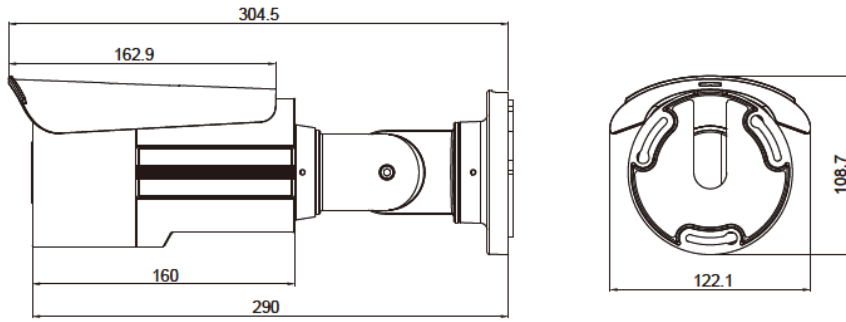

Unit: mm

2020-08-10 released
Specifications are subject to change without notice.
Copyright © DivioTec Inc. 2020.
All Rights Reserved