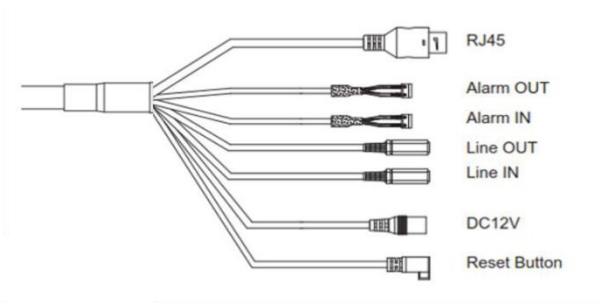

2020-08-10 released
Specifications are subject to change without notice.
Copyright © DivioTec Inc. 2020.
All Rights Reserved