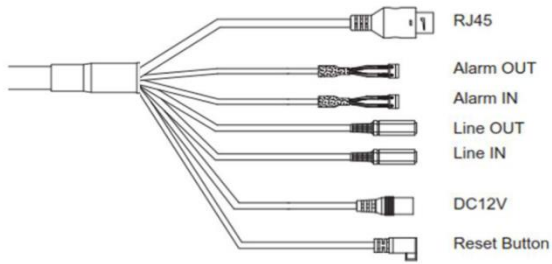

2020-08-10 released
Specifications are subject to change without notice.
Copyright © DivioTec Inc. 2020.
All Rights Reserved