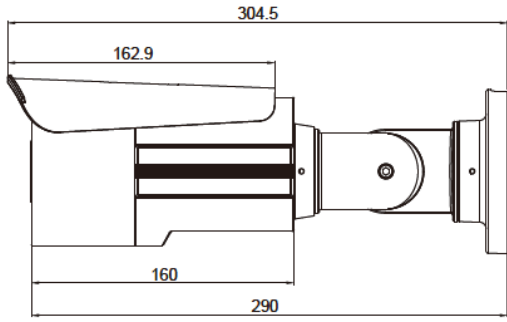

# Dimension Drawing

Unit: mm

2020-08-10 released  
Specifications are subject to change without notice.  
Copyright © DivioTec Inc. 2020.  
All Rights Reserved