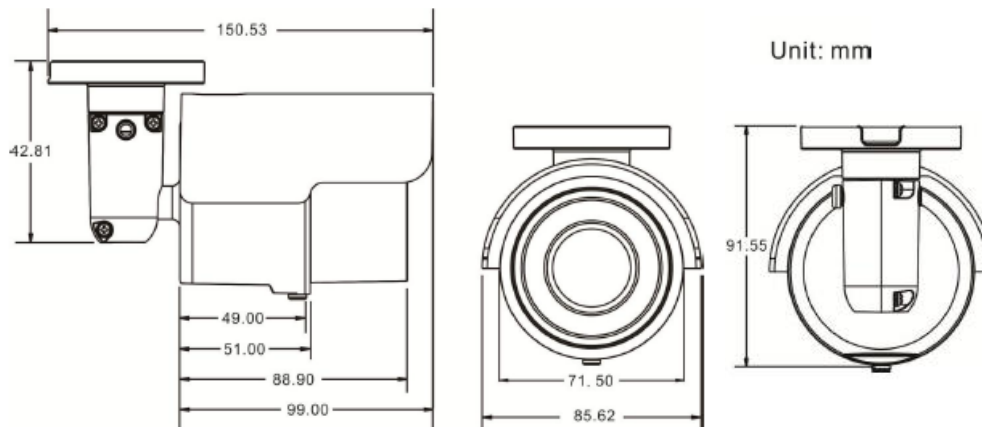

2015-12-24 released
Specifications are subject to change without notice.
Copyright c DivioTec Inc. 2013.
All Rights Reserved