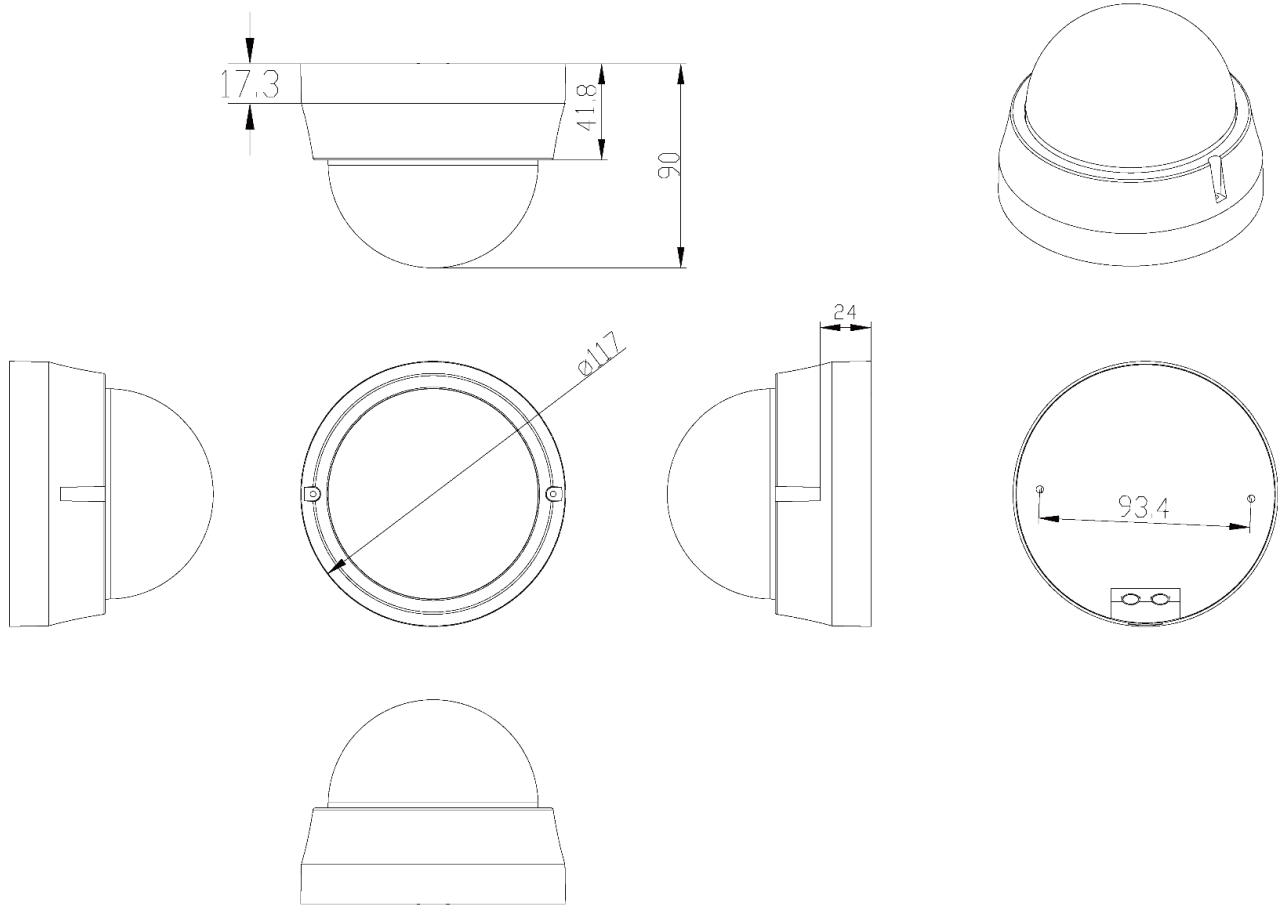

Dimension Drawing

2015-05-15 released
Specifications are subject to change without notice.
Copyright © DivioTec Inc. 2013.
All Rights Reserved